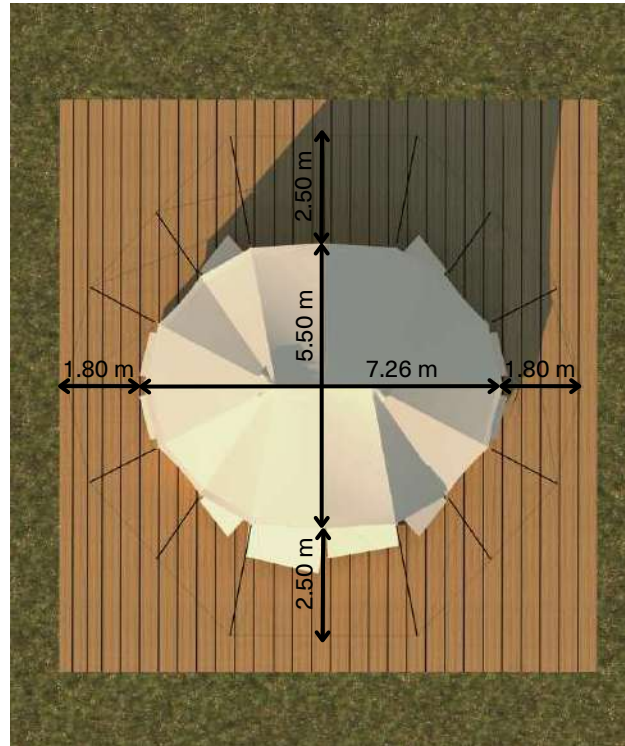

ESSENTIAL BELL 4.4

WITH SHORT GUY POLES

6.55 x 5.33 m

WITHOUT SHORT GUY POLES

7.85 x 7.93 m

ESSENTIAL BELL 5.2

WITH SHORT GUY POLES

7.33 x 6.16 m

WITHOUT SHORT GUY POLES

8.63 x 8.76 m

JAY BELL 4.4

WITH SHORT GUY POLES

6.64 x 5.45 m

WITHOUT SHORT GUY POLES

7.94 x 8.05 m

JACK BELL 5.2

WITH SHORT GUY POLES

7.40 x 6.23 m

WITHOUT SHORT GUY POLES

8.70 x 8.83 m

AUTENTIC

Find more tips on
autentic.world

BILLY-JOE DOUBLE BELL 7.2

WITH SHORT GUY POLES

8.26 x 10.50 m

WITHOUT SHORT GUY POLES

10.86 x 10.50 m