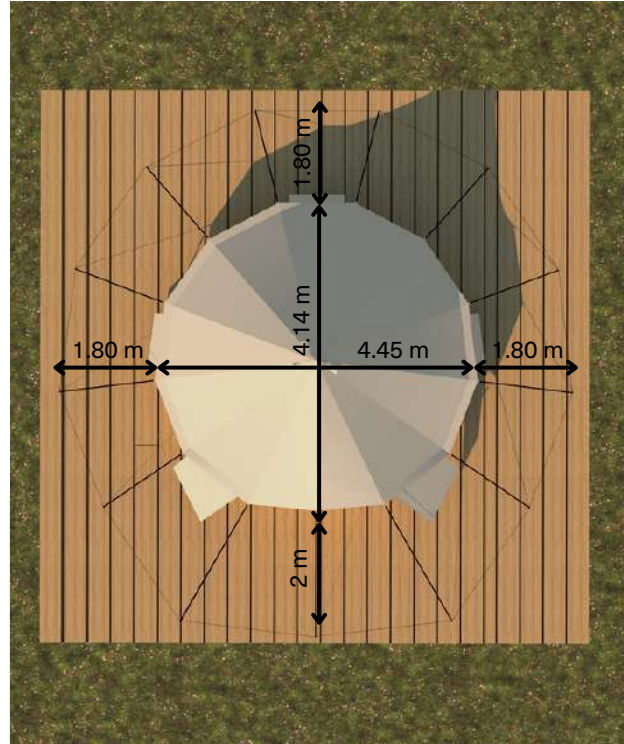

ESSENTIAL BELL 4.4

WITH SHORT GUY POLES

6.55 x 5.33 m

WITHOUT SHORT GUY POLES

7.85 x 7.93 m

ESSENTIAL BELL 5.2

WITH SHORT GUY POLES

7.33 x 6.16 m

WITHOUT SHORT GUY POLES

8.63 x 8.76 m

JAY BELL 4.4

WITH SHORT GUY POLES

6.64 x 5.45 m

WITHOUT SHORT GUY POLES

7.94 x 8.05 m

JACK BELL 5.2

WITH SHORT GUY POLES

7.40 x 6.23 m

WITHOUT SHORT GUY POLES

8.70 x 8.83 m

AUTENTIC

Find more tips on
autentic.world

BILLY-JOE DOUBLE BELL 7.2

WITH SHORT GUY POLES

8.26 x 10.50 m

WITHOUT SHORT GUY POLES

10.86 x 10.50 m