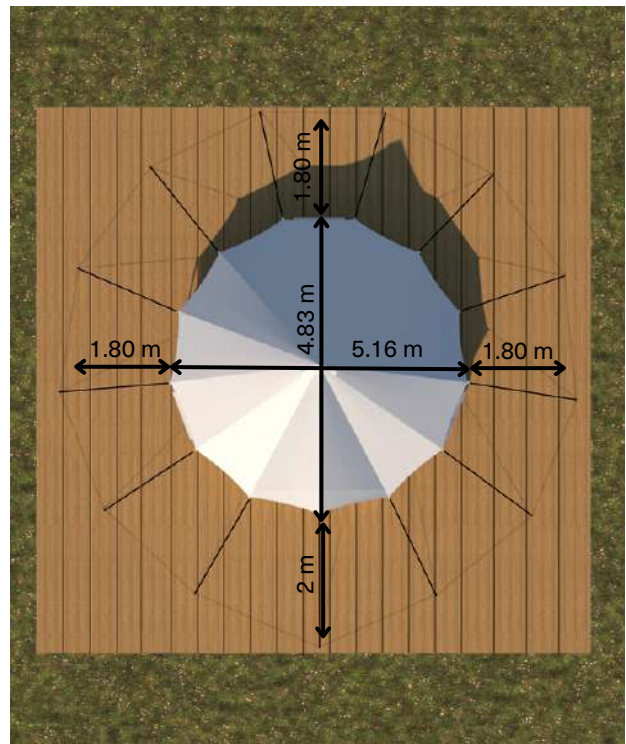

ESSENTIAL BELL 4.4

WITH SHORT GUY POLES

6.55 x 5.33 m

WITHOUT SHORT GUY POLES

7.85 x 7.93 m

ESSENTIAL BELL 5.2

WITH SHORT GUY POLES

7.33 x 6.16 m

WITHOUT SHORT GUY POLES

8.63 x 8.76 m

JAY BELL 4.4

WITH SHORT GUY POLES

6.64 x 5.45 m

WITHOUT SHORT GUY POLES

7.94 x 8.05 m

JACK BELL 5.2

WITH SHORT GUY POLES

7.40 x 6.23 m

WITHOUT SHORT GUY POLES

8.70 x 8.83 m

AUTENTIC

Find more tips on
autentic.world

BILLY-JOE DOUBLE BELL 7.2

WITH SHORT GUY POLES

8.26 x 10.50 m

WITHOUT SHORT GUY POLES

10.86 x 10.50 m