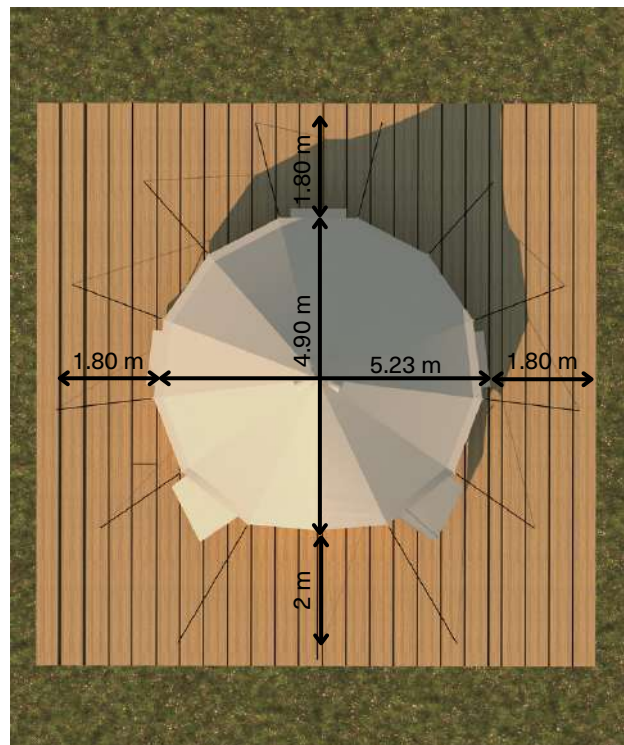

ESSENTIAL BELL 4.4

WITH SHORT GUY POLES

6.55 x 5.33 m

WITHOUT SHORT GUY POLES

7.85 x 7.93 m

ESSENTIAL BELL 5.2

WITH SHORT GUY POLES

7.33 x 6.16 m

WITHOUT SHORT GUY POLES

8.63 x 8.76 m

JAY BELL 4.4

WITH SHORT GUY POLES

6.64 x 5.45 m

WITHOUT SHORT GUY POLES

7.94 x 8.05 m

JACK BELL 5.2

WITH SHORT GUY POLES

7.40 x 6.23 m

WITHOUT SHORT GUY POLES

8.70 x 8.83 m

AUTENTIC

Find more tips on
autentic.world

BILLY-JOE DOUBLE BELL 7.2

WITH SHORT GUY POLES

8.26 x 10.50 m

WITHOUT SHORT GUY POLES

10.86 x 10.50 m