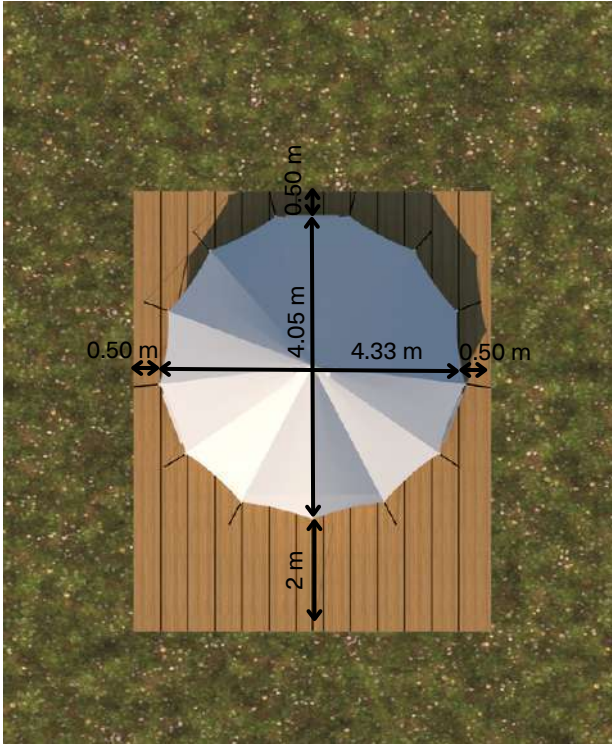

The table below indicates the surface needed as a minimum when setting up the tent with and without Short Guy Poles.

| TENT | PLATFORM DIMENSIONS | |
|----------------------------------|----------------------|-------------------------|
| | WITH SHORT GUY POLES | WITHOUT SHORT GUY POLES |
| ESSENTIAL BELL 4.4 | 6.55 x 5.33 m | 7.85 x 7.93 m |
| ESSENTIAL BELL 5.2 | 7.33 x 6.16 m | 8.63 x 8.76 m |
| JAY BELL 4.4 | 6.64 x 5.45 m | 7.94 x 8.05 m |
| JACK BELL 5.2 | 7.40 x 6.23 m | 8.70 x 8.83 m |
| BILLY-JOE DOUBLE BELL 7.2 | 8.26 x 10.50 m | 10.86 x 10.50 m |

ESSENTIAL BELL 4.4

WITH SHORT GUY POLES

6.55 x 5.33 m

WITHOUT SHORT GUY POLES

7.85 x 7.93 m

ESSENTIAL BELL 5.2

WITH SHORT GUY POLES

7.33 x 6.16 m

WITH SHORT GUY POLES

7.40 x 6.23 m

WITHOUT SHORT GUY POLES

8.70 x 8.83 m

AUTENTIC

Find more tips on
autentic.world

BILLY-JOE DOUBLE BELL 7.2

WITH SHORT GUY POLES

8.26 x 10.50 m

WITHOUT SHORT GUY POLES

10.86 x 10.50 m