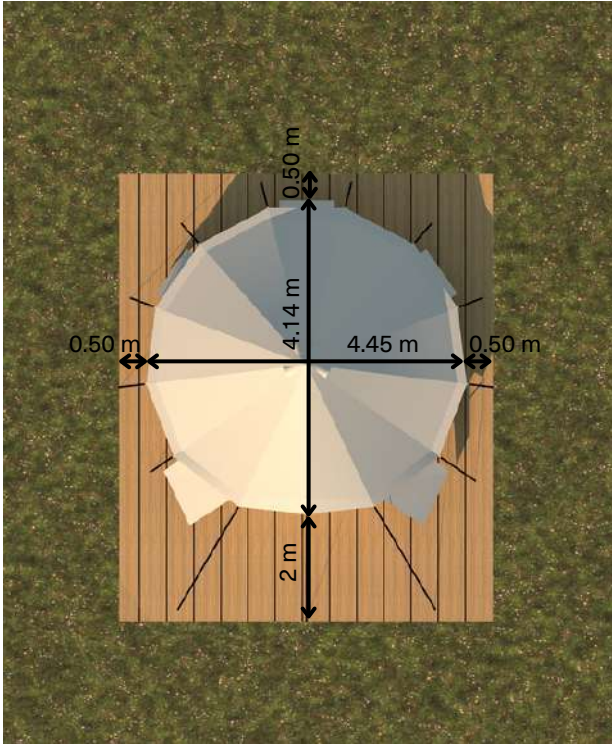

ESSENTIAL BELL 4.4

WITH SHORT GUY POLES

6.55 x 5.33 m

WITHOUT SHORT GUY POLES

7.85 x 7.93 m

ESSENTIAL BELL 5.2

WITH SHORT GUY POLES

7.33 x 6.16 m

WITHOUT SHORT GUY POLES

8.63 x 8.76 m

JAY BELL 4.4

WITH SHORT GUY POLES

6.64 x 5.45 m

WITHOUT SHORT GUY POLES

7.94 x 8.05 m

JACK BELL 5.2

WITH SHORT GUY POLES

7.40 x 6.23 m

WITHOUT SHORT GUY POLES

8.70 x 8.83 m

AUTENTIC

Find more tips on
autentic.world

BILLY-JOE DOUBLE BELL 7.2

WITH SHORT GUY POLES

8.26 x 10.50 m

WITHOUT SHORT GUY POLES

10.86 x 10.50 m