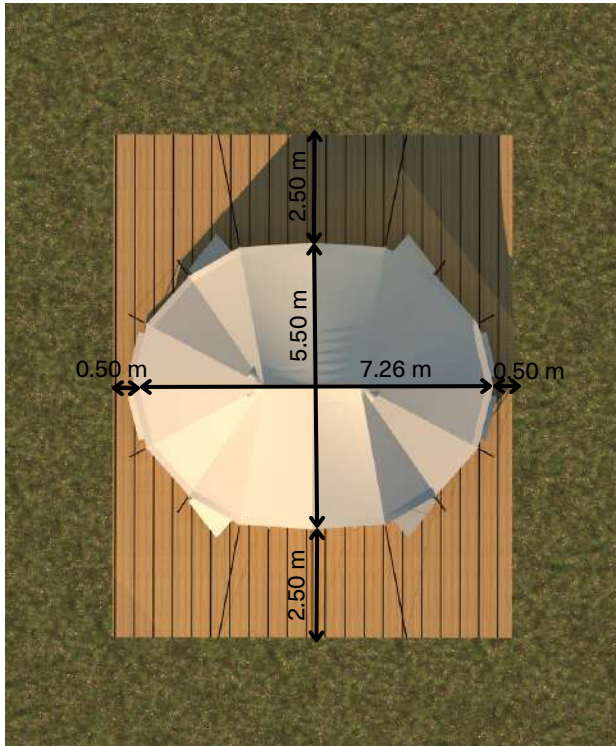

ESSENTIAL BELL 4.4

WITH SHORT GUY POLES

6.55 x 5.33 m

WITHOUT SHORT GUY POLES

7.85 x 7.93 m

ESSENTIAL BELL 5.2

WITH SHORT GUY POLES

7.33 x 6.16 m

WITHOUT SHORT GUY POLES

8.63 x 8.76 m

JAY BELL 4.4

WITH SHORT GUY POLES

6.64 x 5.45 m

WITHOUT SHORT GUY POLES

7.94 x 8.05 m

JACK BELL 5.2

WITH SHORT GUY POLES

7.40 x 6.23 m

WITHOUT SHORT GUY POLES

8.70 x 8.83 m

AUTENTIC

Find more tips on
autentic.world

BILLY-JOE DOUBLE BELL 7.2

WITH SHORT GUY POLES

8.26 x 10.50 m

WITHOUT SHORT GUY POLES

10.86 x 10.50 m