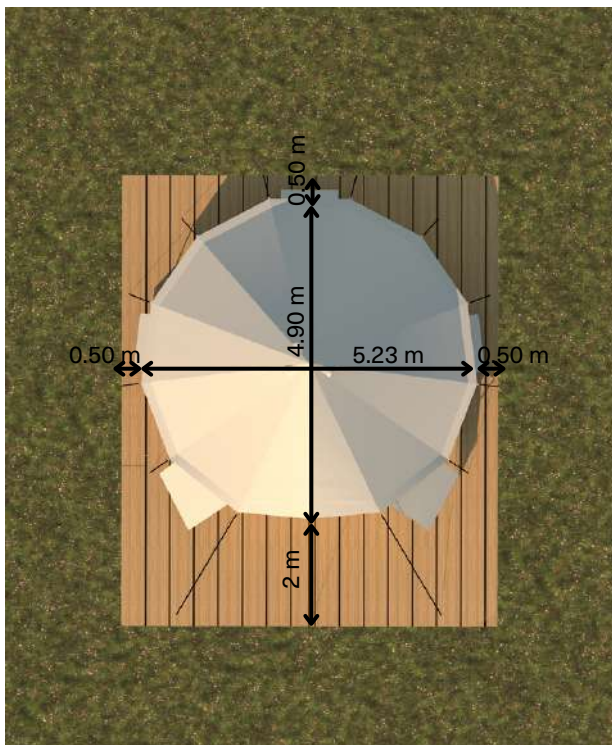

ESSENTIAL BELL 4.4

WITH SHORT GUY POLES

6.55 x 5.33 m

WITHOUT SHORT GUY POLES

7.85 x 7.93 m

ESSENTIAL BELL 5.2

WITH SHORT GUY POLES

7.33 x 6.16 m

WITHOUT SHORT GUY POLES

8.63 x 8.76 m

JAY BELL 4.4

WITH SHORT GUY POLES

6.64 x 5.45 m

WITHOUT SHORT GUY POLES

7.94 x 8.05 m

JACK BELL 5.2

WITH SHORT GUY POLES

7.40 x 6.23 m

WITHOUT SHORT GUY POLES

8.70 x 8.83 m

AUTENTIC

Find more tips on
autentic.world

BILLY-JOE DOUBLE BELL 7.2

WITH SHORT GUY POLES

8.26 x 10.50 m

WITHOUT SHORT GUY POLES

10.86 x 10.50 m