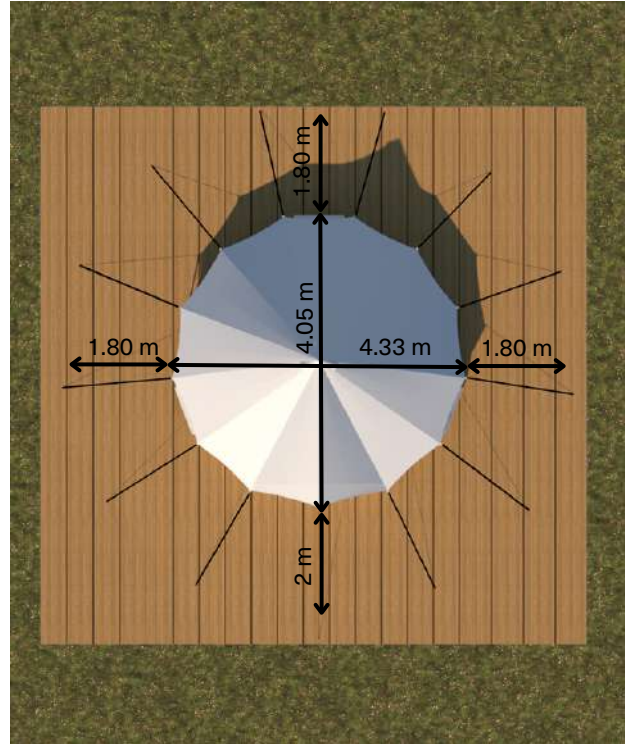

The table below indicates the surface needed as a minimum when setting up the tent with and without Short Guy Poles.

| TENT | PLATFORM DIMENSIONS | |
|----------------------------------|----------------------|-------------------------|
| | WITH SHORT GUY POLES | WITHOUT SHORT GUY POLES |
| ESSENTIAL BELL 4.4 | 6.55 x 5.33 m | 7.85 x 7.93 m |
| ESSENTIAL BELL 5.2 | 7.33 x 6.16 m | 8.63 x 8.76 m |
| JAY BELL 4.4 | 6.64 x 5.45 m | 7.94 x 8.05 m |
| JACK BELL 5.2 | 7.40 x 6.23 m | 8.70 x 8.83 m |
| BILLY-JOE DOUBLE BELL 7.2 | 8.26 x 10.50 m | 10.86 x 10.50 m |

ESSENTIAL BELL 4.4

WITH SHORT GUY POLES

6.55 x 5.33 m

WITHOUT SHORT GUY POLES

7.85 x 7.93 m

ESSENTIAL BELL 5.2

WITH SHORT GUY POLES

7.33 x 6.16 m

WITH SHORT GUY POLES

7.40 x 6.23 m

WITHOUT SHORT GUY POLES

8.70 x 8.83 m

AUTENTIC

Find more tips on
autentic.world

BILLY-JOE DOUBLE BELL 7.2

WITH SHORT GUY POLES

8.26 x 10.50 m

WITHOUT SHORT GUY POLES

10.86 x 10.50 m