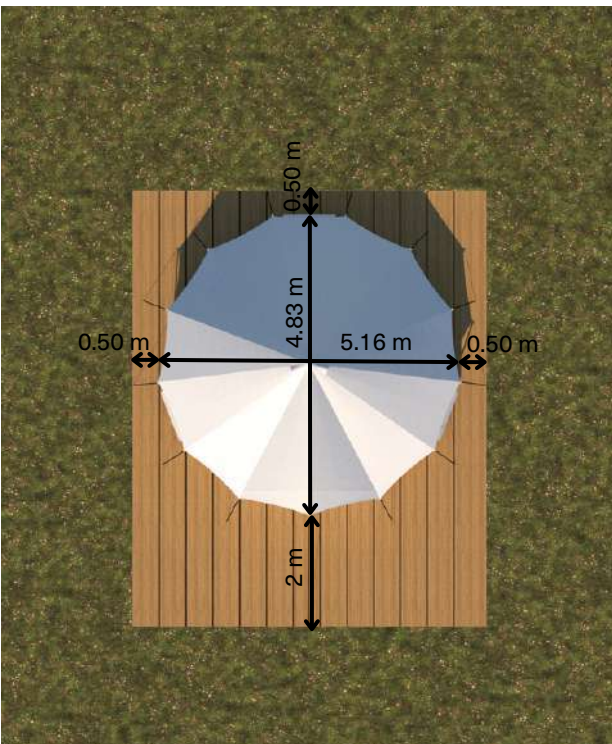

ESSENTIAL BELL 4.4

WITH SHORT GUY POLES

6.55 x 5.33 m

WITHOUT SHORT GUY POLES

7.85 x 7.93 m

ESSENTIAL BELL 5.2

WITH SHORT GUY POLES

7.33 x 6.16 m

WITHOUT SHORT GUY POLES

8.63 x 8.76 m

JAY BELL 4.4

WITH SHORT GUY POLES

6.64 x 5.45 m

WITHOUT SHORT GUY POLES

7.94 x 8.05 m

JACK BELL 5.2

WITH SHORT GUY POLES

7.40 x 6.23 m

WITHOUT SHORT GUY POLES

8.70 x 8.83 m

AUTENTIC

Find more tips on
autentic.world

BILLY-JOE DOUBLE BELL 7.2

WITH SHORT GUY POLES

8.26 x 10.50 m

WITHOUT SHORT GUY POLES

10.86 x 10.50 m