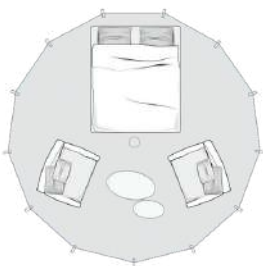

# Jack Bell 5.2

**COMFORT SUITE  
CONFIGURATION**

**FAMILY  
CONFIGURATION**

**LOUNGE  
CONFIGURATION**

**DINNER  
CONFIGURATION**

## COLOURS

Cotton canvas (320 gsm – 100% cotton)

Wottex™ FR (380 gsm – fire retardant polycotton)

Wottex™ Pro (290 & 320 gsm – acrylic)

Spanning an impressive 20.6 square meter, this bell tent redefines glamping. It boasts enough room to accommodate two comfortable double beds.

Designed and crafted with unparalleled care, the Jack Bell Tent is available in a selection of high-quality tent fabrics. Every detail has been refined to perfection.

Jack Bell 5.2

The Jack Bell 5.2 has a beautifully finished center pole, enlarged door opening with A-frame and zippable PVC groundsheet.

## FEATURES AND DIMENSIONS

<b>Total height</b>	3.25 m (exterior) 3.00 m (interior)
<b>Inner space</b>	4.90 x 5.23 m (20.6 sqm)
<b>Doors</b>	Front and back 2.10 m high   2.45 m wide
<b>Windows</b>	2 large & 3 small
<b>Wall height</b>	0.86 m
<b>Tub height</b>	0.13 m
<b>Footprint without Short Guy Poles</b>	8.70 x 8.83 m
<b>Footprint with Short Guy Poles</b>	7.40 x 6.23 m
<b>Packing</b>	1.13 x 0.56 x 0.43 m   61 kg