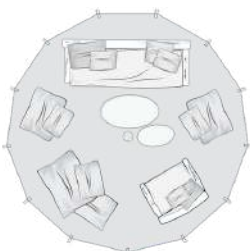

# Jack Bell 5.2

**COMFORT SUITE  
CONFIGURATION**

**FAMILY  
CONFIGURATION**

**LOUNGE  
CONFIGURATION**

**DINNER  
CONFIGURATION**

## COLOURS

Cotton canvas (320 gsm – 100% cotton)

Wottex™ FR (380 gsm – fire retardant polycotton)

Wottex™ Pro (290 & 320 gsm – acrylic)

Spanning an impressive 20.6 square meter, this bell tent redefines glamping. It boasts enough room to accommodate two comfortable double beds.

Designed and crafted with unparalleled care, the Jack Bell Tent is available in a selection of high-quality tent fabrics. Every detail has been refined to perfection.

Jack Bell 5.2

The Jack Bell 5.2 has a beautifully finished center pole, enlarged door opening with A-frame and zippable PVC groundsheet.

## FEATURES AND DIMENSIONS

<b>Total height</b>	3.25 m (exterior) 3.00 m (interior)
<b>Inner space</b>	4.90 x 5.23 m (20.6 sqm)
<b>Doors</b>	Front and back 2.10 m high   2.45 m wide
<b>Windows</b>	2 large & 3 small
<b>Wall height</b>	0.86 m
<b>Tub height</b>	0.13 m
<b>Footprint without Short Guy Poles</b>	8.70 x 8.83 m
<b>Footprint with Short Guy Poles</b>	7.40 x 6.23 m
<b>Packing</b>	1.13 x 0.56 x 0.43 m   61 kg