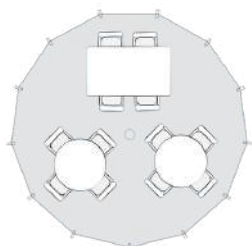

# Jack Bell 5.2

**COMFORT SUITE  
CONFIGURATION**

**FAMILY  
CONFIGURATION**

**LOUNGE  
CONFIGURATION**

**DINNER  
CONFIGURATION**

## COLOURS

Cotton canvas (320 gsm – 100% cotton)

Wottex™ FR (380 gsm – fire retardant polycotton)

Wottex™ Pro (290 & 320 gsm – acrylic)

Spanning an impressive 20.6 square meter, this bell tent redefines glamping. It boasts enough room to accommodate two comfortable double beds.

Designed and crafted with unparalleled care, the Jack Bell Tent is available in a selection of high-quality tent fabrics. Every detail has been refined to perfection.

Jack Bell 5.2

The Jack Bell 5.2 has a beautifully finished center pole, enlarged door opening with A-frame and zippable PVC groundsheet.

## FEATURES AND DIMENSIONS

<b>Total height</b>	3.25 m (exterior) 3.00 m (interior)
<b>Inner space</b>	4.90 x 5.23 m (20.6 sqm)
<b>Doors</b>	Front and back 2.10 m high   2.45 m wide
<b>Windows</b>	2 large & 3 small
<b>Wall height</b>	0.86 m
<b>Tub height</b>	0.13 m
<b>Footprint without Short Guy Poles</b>	8.70 x 8.83 m
<b>Footprint with Short Guy Poles</b>	7.40 x 6.23 m
<b>Packing</b>	1.13 x 0.56 x 0.43 m   61 kg