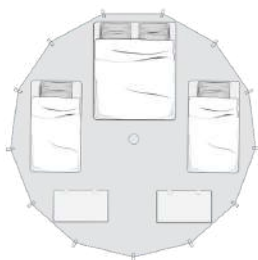

# Jack Bell 5.2

**COMFORT SUITE  
CONFIGURATION**

**FAMILY  
CONFIGURATION**

**LOUNGE  
CONFIGURATION**

**DINNER  
CONFIGURATION**

## COLOURS

Cotton canvas (320 gsm – 100% cotton)

Wottex™ FR (380 gsm – fire retardant polycotton)

Wottex™ Pro (290 & 320 gsm – acrylic)

Spanning an impressive 20.6 square meter, this bell tent redefines glamping. It boasts enough room to accommodate two comfortable double beds.

## FEATURES AND DIMENSIONS

<b>Total height</b>	3.25 m (exterior) 3.00 m (interior)
<b>Inner space</b>	4.90 x 5.23 m (20.6 sqm)
<b>Doors</b>	Front and back 2.10 m high   2.45 m wide
<b>Windows</b>	2 large & 3 small
<b>Wall height</b>	0.86 m
<b>Tub height</b>	0.13 m
<b>Footprint without Short Guy Poles</b>	8.70 x 8.83 m
<b>Footprint with Short Guy Poles</b>	7.40 x 6.23 m
<b>Packing</b>	1.13 x 0.56 x 0.43 m   61 kg