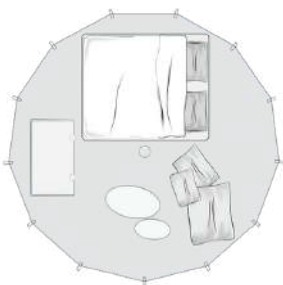

Essential Bell 4.4

**COMFORT SUITE
CONFIGURATION**

**FAMILY
CONFIGURATION**

**2 SINGLES
CONFIGURATION**

COLOURS

This naturally coloured 4m bell tent from the Essential collection is crafted from breathable polycotton canvas and features a sturdy steel center pole and A-frame – providing a wide inviting entrance to your bell tent.

This glamping bell tent has a sewn-in groundsheet and three mesh windows for optimal ventilation, perfect for balmy summer nights.

The Autentic 4m Essential bell tent is the perfect choice for those looking for a glamping bell tent that offers all the reliable Autentic quality, without the added extras.

Essential 4.4

FEATURES AND DIMENSIONS

Total height	2.75 m
Inner space	4.05 x 4.33 (14.1 sqm)
Doors	1.80 m high 2 m wide
Wall height	0,75 m
Footprint without Short Guy Poles	7.85 x 7.93 m
Footprint with Short Guy Poles	6.55 x 5.33 m
Packing	1.13 x 0.56 x 0.35 m
Weight	45 kg

MATERIALS

Tent	Wottex™ (300 gsm – undyed polycotton)
Groundsheet	PVC 540 gsm
Mosquito mesh	Polyester
Frame & pole	Steel

ADD ONS

Short Guy Poles | Centre Pole Plate | Shock Absorbers

Essential 4.4