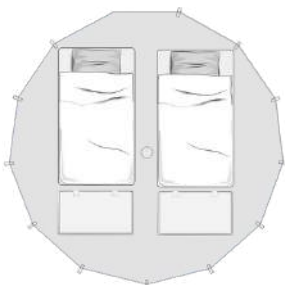

Essential Bell 4.4

**COMFORT SUITE
CONFIGURATION**

**FAMILY
CONFIGURATION**

**2 SINGLES
CONFIGURATION**

COLOURS

This naturally coloured 4m bell tent from the Essential collection is crafted from breathable polycotton canvas and features a sturdy steel center pole and A-frame – providing a wide inviting entrance to your bell tent.

This glamping bell tent has a sewn-in groundsheet and three mesh windows for optimal ventilation, perfect for balmy summer nights.

The Autentic 4m Essential bell tent is the perfect choice for those looking for a glamping bell tent that offers all the reliable Autentic quality, without the added extras.

Essential 4.4

FEATURES AND DIMENSIONS

Total height	2.75 m
Inner space	4.05 x 4.33 (14.1 sqm)
Doors	1.80 m high 2 m wide
Wall height	0,75 m
Footprint without Short Guy Poles	7.85 x 7.93 m
Footprint with Short Guy Poles	6.55 x 5.33 m
Packing	1.13 x 0.56 x 0.35 m
Weight	45 kg