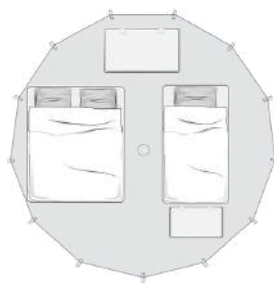

Essential Bell 4.4

**COMFORT SUITE
CONFIGURATION**

**FAMILY
CONFIGURATION**

**2 SINGLES
CONFIGURATION**

COLOURS

This naturally coloured 4m bell tent from the Essential collection is crafted from breathable polycotton canvas and features a sturdy steel center pole and A-frame – providing a wide inviting entrance to your bell tent.

This glamping bell tent has a sewn-in groundsheet and three mesh windows for optimal ventilation, perfect for balmy summer nights.

The Autentic 4m Essential bell tent is the perfect choice for those looking for a glamping bell tent that offers all the reliable Autentic quality, without the added extras.

Essential 4.4

FEATURES AND DIMENSIONS

Total height	2.75 m
Inner space	4.05 x 4.33 (14.1 sqm)
Doors	1.80 m high 2 m wide
Wall height	0,75 m
Footprint without Short Guy Poles	7.85 x 7.93 m
Footprint with Short Guy Poles	6.55 x 5.33 m
Packing	1.13 x 0.56 x 0.35 m
Weight	45 kg