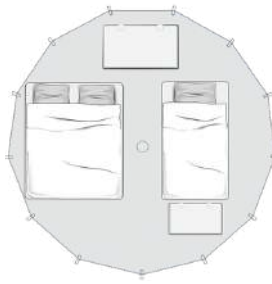

Jay Bell 4.4

**COMFORT SUITE
CONFIGURATION**

**FAMILY
CONFIGURATION**

**2 SINGLES
CONFIGURATION**

COLOURS

Cotton canvas (320 gsm – 100% cotton)

Wottex™ FR (380 gsm – fire retardant polycotton)

With a spacious inner area of 4.1 by 4.5 meters and a height of 2.7 meters, this bell tent is ideal for glamping sites or as an additional guest room in your garden. This high-end glamping tent is suited for up to 1 double and 1 single bed in various set-up options.

The Jay Bell 4.4 Tent is crafted in a selection of high-quality materials, designed with the greatest care, and full of useful features: large inviting doors, interchangeable window panels, large side and rear windows, and an optional inner liner guaranteeing you an unforgettable glamping experience.

The Jay Bell 4.4 has a beautifully finished center pole, enlarged door opening with A-frame and zippable PVC groundsheet.

The luxurious Jay Bell 4.4 is perfect for glamping sites or as an additional outdoor guest room in the back of your garden

Jay Bell 4.4

FEATURES AND DIMENSIONS

Total height	2.70 m
Inner space	4.14 x 4.45 m (14.8 sqm)
Doors	Front and back 1.80 m high 2.07 m wide
Windows	2 large & 3 small
Wall height	0.75 m
Tub height	0.13 m
Footprint without Short Guy Poles	7.94 x 8.05 m
Footprint with Short Guy Poles	6.64 x 5.45 m
Packing	1.13 x 0.56 x 0.35 m 51 kg