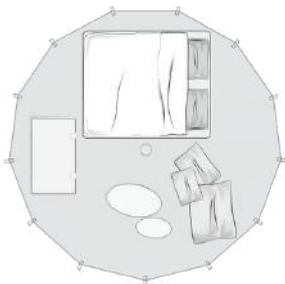

Jay Bell 4.4

**COMFORT SUITE
CONFIGURATION**

**FAMILY
CONFIGURATION**

**2 SINGLES
CONFIGURATION**

COLOURS

Cotton canvas (320 gsm – 100% cotton)

Wottex™ FR (380 gsm – fire retardant polycotton)

With a spacious inner area of 4.1 by 4.5 meters and a height of 2.7 meters, this bell tent is ideal for glamping sites or as an additional guest room in your garden. This high-end glamping tent is suited for up to 1 double and 1 single bed in various set-up options.

The Jay Bell 4.4 Tent is crafted in a selection of high-quality materials, designed with the greatest care, and full of useful features: large inviting doors, interchangeable window panels, large side and rear windows, and an optional inner liner guaranteeing you an unforgettable glamping experience.

The Jay Bell 4.4 has a beautifully finished center pole, enlarged door opening with A-frame and zippable PVC groundsheet.

The luxurious Jay Bell 4.4 is perfect for glamping sites or as an additional outdoor guest room in the back of your garden

Jay Bell 4.4

FEATURES AND DIMENSIONS

Total height	2.70 m
Inner space	4.14 x 4.45 m (14.8 sqm)
Doors	Front and back 1.80 m high 2.07 m wide
Windows	2 large & 3 small
Wall height	0.75 m
Tub height	0.13 m
Footprint without Short Guy Poles	7.94 x 8.05 m
Footprint with Short Guy Poles	6.64 x 5.45 m
Packing	1.13 x 0.56 x 0.35 m 51 kg