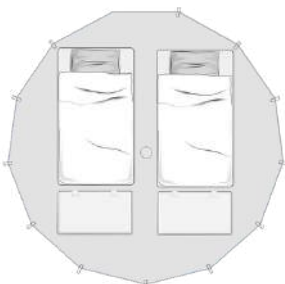

Jay Bell 4.4

**COMFORT SUITE
CONFIGURATION**

**FAMILY
CONFIGURATION**

**2 SINGLES
CONFIGURATION**

COLOURS

Cotton canvas (320 gsm – 100% cotton)

Wottex™ FR (380 gsm – fire retardant polycotton)

With a spacious inner area of 4.1 by 4.5 meters and a height of 2.7 meters, this bell tent is ideal for glamping sites or as an additional guest room in your garden. This high-end glamping tent is suited for up to 1 double and 1 single bed in various set-up options.

The Jay Bell 4.4 Tent is crafted in a selection of high-quality materials, designed with the greatest care, and full of useful features: large inviting doors, interchangeable window panels, large side and rear windows, and an optional inner liner guaranteeing you an unforgettable glamping experience.

The Jay Bell 4.4 has a beautifully finished center pole, enlarged door opening with A-frame and zippable PVC groundsheet.

The luxurious Jay Bell 4.4 is perfect for glamping sites or as an additional outdoor guest room in the back of your garden

Jay Bell 4.4

FEATURES AND DIMENSIONS

Total height	2.70 m
Inner space	4.14 x 4.45 m (14.8 sqm)
Doors	Front and back 1.80 m high 2.07 m wide
Windows	2 large & 3 small
Wall height	0.75 m
Tub height	0.13 m
Footprint without Short Guy Poles	7.94 x 8.05 m
Footprint with Short Guy Poles	6.64 x 5.45 m
Packing	1.13 x 0.56 x 0.35 m 51 kg