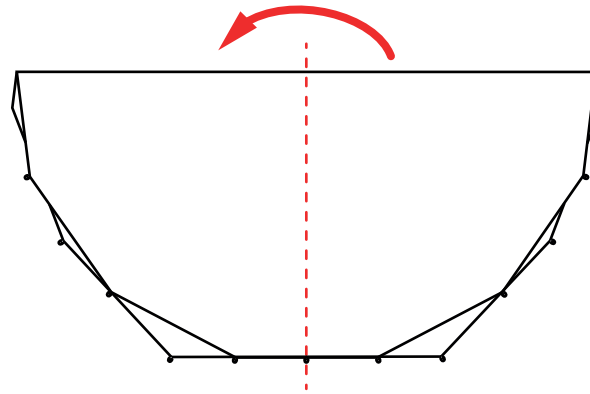

Folding instructions: JACK and MAJOR Bell 5.2

Make sure your tent is completely dry before folding to prevent mould

1

2

3

4

width 105 cm

5

6

Ø 34 cm x 105 cm