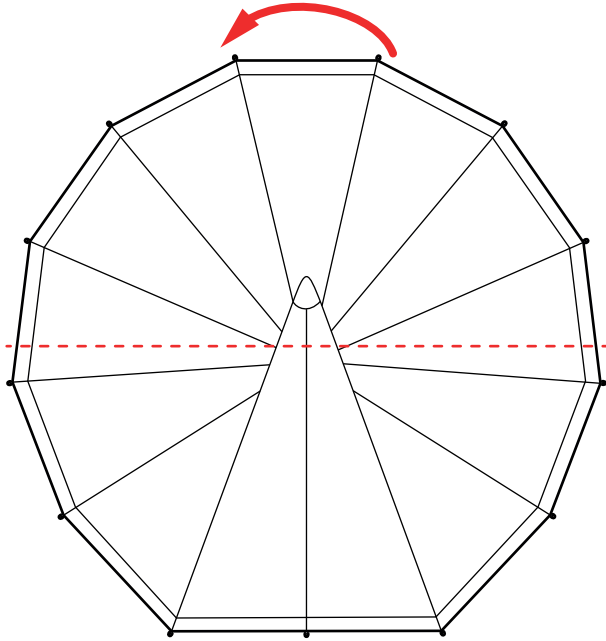

Folding instructions: JACK and MAJOR Bell 5.2

Make sure your tent is completely dry before folding to prevent mould

1

2

3

4

width 105 cm

5

6

Ø 34 cm x 105 cm