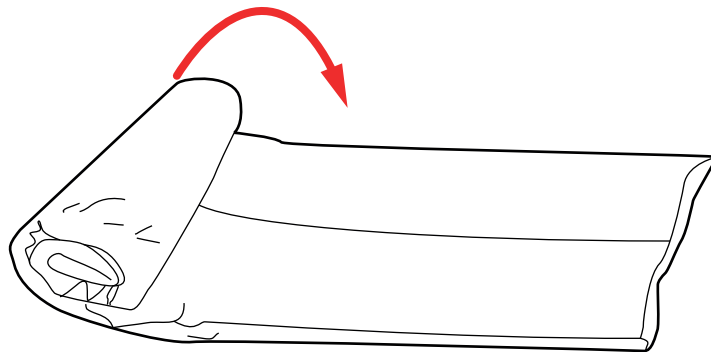

Folding instructions: MIDDLE Bell 3.6

Make sure your tent is completely dry before folding to prevent mould

1

2

3

width 100 cm

4

5

Ø 32 cm x 100 cm