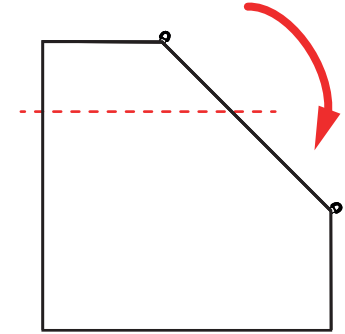

Folding instructions: MIDDLE Bell 3.6

Make sure your tent is completely dry before folding to prevent mould

1

2

3

width 100 cm

4

5

Ø 32 cm x 100 cm