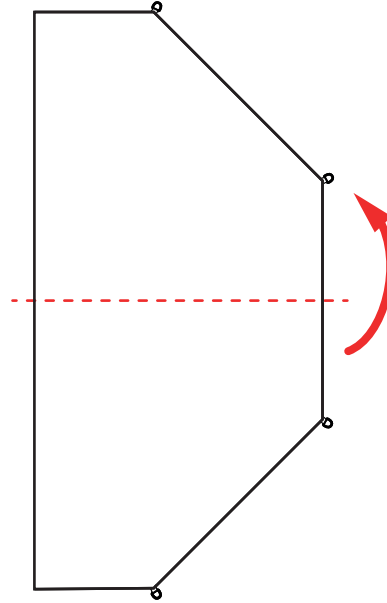

Folding instructions: MIDDLE Bell 3.6

Make sure your tent is completely dry before folding to prevent mould

1

2

3

width 100 cm

4

5

Ø 32 cm x 100 cm