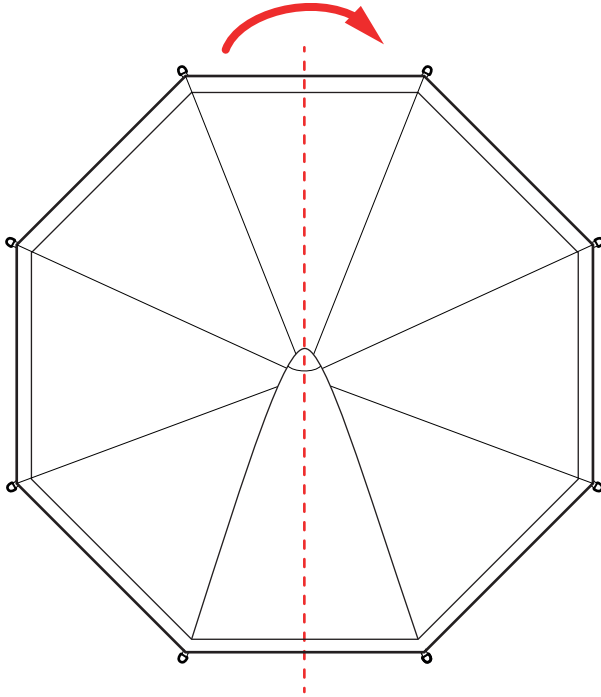

Folding instructions: MIDDLE Bell 3.6

Make sure your tent is completely dry before folding to prevent mould

1

2

3

width 100 cm

4

5

Ø 32 cm x 100 cm