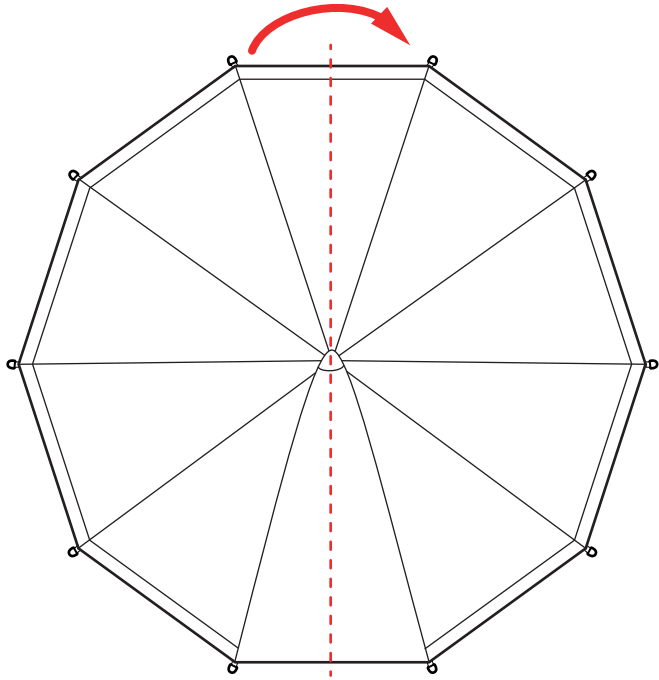

Folding instructions: LITTLE Bell 2.6

Make sure your tent is completely dry before folding to prevent mould

1

2

3

width 100 cm

4

5

Ø 26 cm x 100 cm