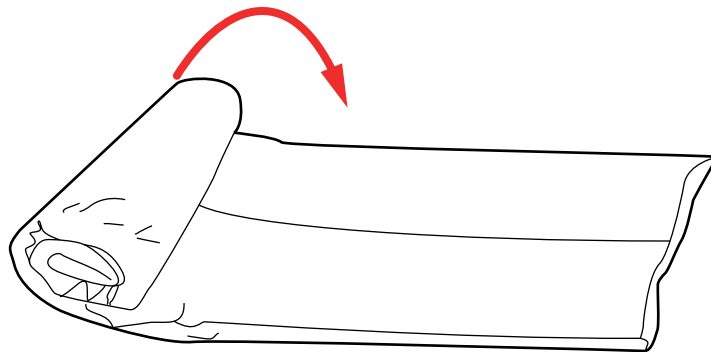

Folding instructions: LITTLE Bell 2.6

Make sure your tent is completely dry before folding to prevent mould

1

2

3

width 100 cm

4

5

Ø 26 cm x 100 cm