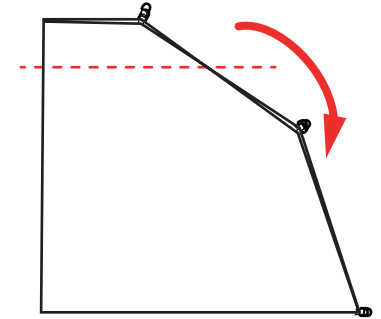

Folding instructions: LITTLE Bell 2.6

Make sure your tent is completely dry before folding to prevent mould

1

2

3

width 100 cm

4

5

Ø 26 cm x 100 cm