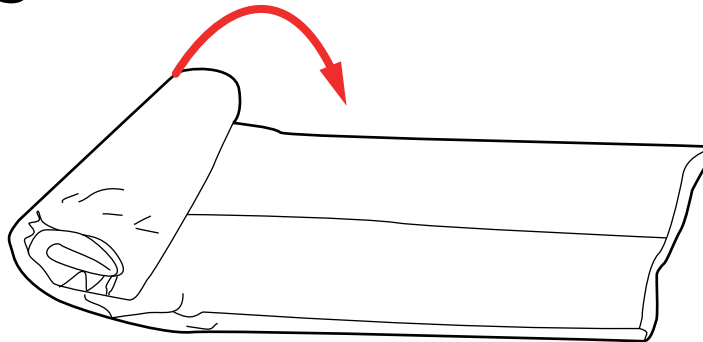

Folding instructions: JAY and LARGE Bell 4.4

Make sure your tent is completely dry before folding to prevent mould

1

2

3

4

width 105 cm

5

6

Ø 34 cm x 105 cm