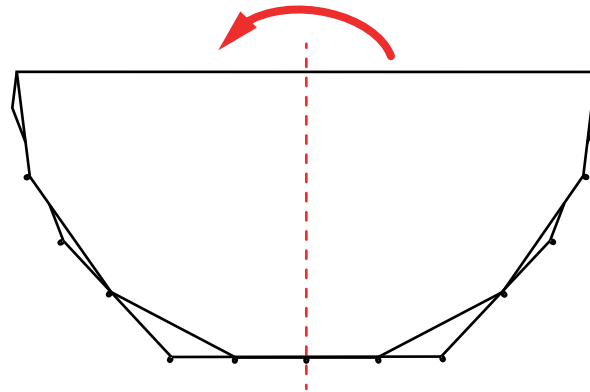

Folding instructions: JAY and LARGE Bell 4.4

Make sure your tent is completely dry before folding to prevent mould

1

2

3

4

width 105 cm

5

6

Ø 34 cm x 105 cm