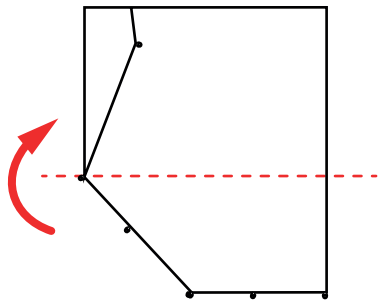

Folding instructions: JAY and LARGE Bell 4.4

Make sure your tent is completely dry before folding to prevent mould

1

2

3

4

width 105 cm

5

6

Ø 34 cm x 105 cm