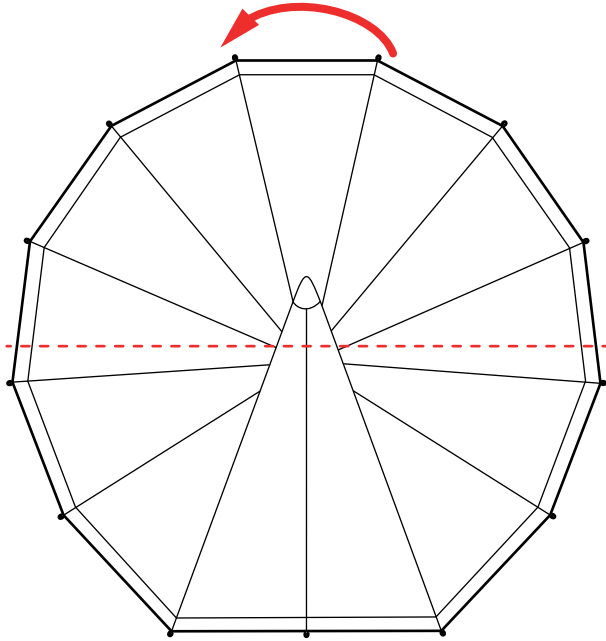

Folding instructions: JAY and LARGE Bell 4.4

Make sure your tent is completely dry before folding to prevent mould

1

2

3

4

width 105 cm

5

6

Ø 34 cm x 105 cm