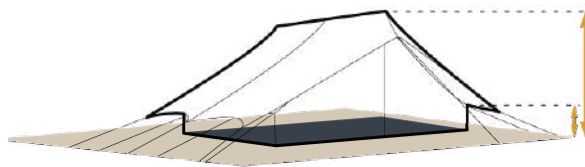

DIMENSIONS

- Total height: 2,5 m
- Wall height: 0,5 m
- Groundsheet: 4 x 5 m
- Guy line span: 7,2 x 8,1 m
- Packed: 113 x 56 x 35 cm (tent)
+ 113 x 42 x 30 cm (shade 20) or 113 x 42 x 30 cm (shade 30)
- Weight: 48 kg (tent)
+ 33 kg (shade 20) or 42 kg (shade 30)