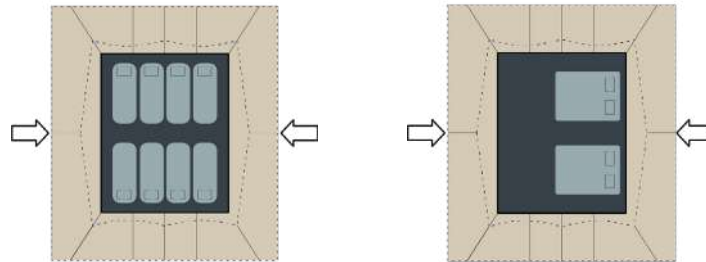

TOTAL PATROL 20

l a m

AUTENTIC
EXTRAORDINARY TENT DESIGN

TOTAL PATROL 20

THE AUTHENTIC PATROL TENT, CONSISTING OF A TENT AND A SHADE COVER, IN A GRACEFUL AND ELEGANT DESIGN

The Total Patrol is all about nostalgia and space: an authentic patrol tent with a surface area of 4 x 5 m and a height of 2,5 meters, reflecting the heyday of scouting. Good for no less than 8 mattresses or 10 people standing. And all crafted in 100% naturally breathable canvas cotton, in lovely natural colours. The double roof provides extra shade, coolness and an extra elegant look.

Setting up takes 30 minutes with the four of you

ENOUGH SPACE FOR

- 16 people with legs crossed
- 10 people standing
- 8 inflatable mattresses
- 2 double beds

TOTAL PATROL 20

TENT

DESERT

BLUE LAGOON

SEA GRASS

DIMENSIONS

- Total height: 2,5 m
- Wall height: 0,5 m
- Groundsheet: 4 x 5 m
- Guy line span: 7,2 x 8,1 m
- Packed: 113 x 56 x 35 cm (tent)
+ 113 x 42 x 30 cm (shade 20) or 113 x 42 x 30 cm (shade 30)
- Weight: 48 kg (tent)
+ 33 kg (shade 20) or 42 kg (shade 30)