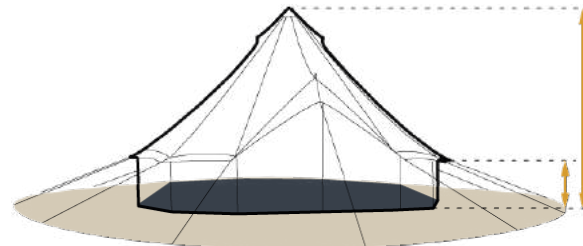

LITTLE BELL 2.6

1 a m

AUTENTIC
EXTRAORDINARY TENT DESIGN

LITTLE BELL 2.6

COZY COCOON WITH A DIAMETER OF 2,6 METERS
IN WHICH TWO PEOPLE CAN EASILY KICK BACK

Small but fine interpretation of the iconic bell tent. For those who like cozy cocooning at a diameter of 2,6 meters. It distinguishes itself from its larger siblings by the enlarged entrance. Otherwise, the Little Bell features the same design and attention to detail as the other members of the bell family. Cosy, colourful and extremely stylish.

Setting up takes 15 minutes
with the two of you

ENOUGH SPACE FOR

- ▀ 4 seated friends
- ▀ 2 inflatable mattresses

LITTLE BELL 2.6

WIDE COLOUR PALETTE

All colours bring warmth and atmosphere, inspired by colours from nature. Hence their names: Desert, Moss, Blue Lagoon, Roasted Pumpkin, Turmeric & Aubergine.

Discover our colour range on autentic.world.

DIMENSIONS

- Total height: 1,6 m
- Wall height: 0,45 m
- Groundsheet: Ø 2,6 m
- Guy line span: Ø 6,6 m
- Packed: 113 x 42 x 30 cm
- Weight: 25 kg

MATERIALS

- Tent: Cotton canvas 320 gsm
- Groundsheet: Polyester/PVC 550 gsm
- Mosquito net: PVC coated fibreglass
- Tent pole: Aluminium
- A-frame: Aluminium
- Guy lines: Polyester/reflective
- Guyline tensioners: Aluminium
- Ground pegs: Zinc plated steel