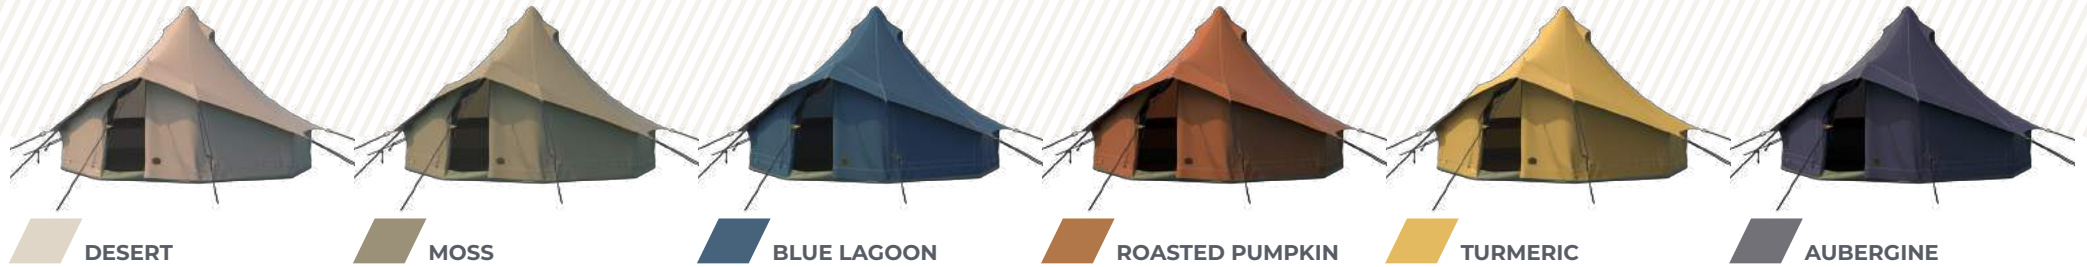

LITTLE BELL 2.6

1 a m

AUTENTIC
EXTRAORDINARY TENT DESIGN

LITTLE BELL 2.6

COZY COCOON WITH A DIAMETER OF 2,6 METERS
IN WHICH TWO PEOPLE CAN EASILY KICK BACK

Small but fine interpretation of the iconic bell tent. For those who like cozy cocooning at a diameter of 2,6 meters. It distinguishes itself from its larger siblings by the enlarged entrance. Otherwise, the Little Bell features the same design and attention to detail as the other members of the bell family. Cosy, colourful and extremely stylish.

Setting up takes 15 minutes
with the two of you

ENOUGH SPACE FOR

- ▀ 4 seated friends
- ▀ 2 inflatable mattresses

LITTLE BELL 2.6

WIDE COLOUR PALETTE

All colours bring warmth and atmosphere, inspired by colours from nature. Hence their names: Desert, Moss, Blue Lagoon, Roasted Pumpkin, Turmeric & Aubergine.

Discover our colour range on autentic.world.

DIMENSIONS

- Total height: 1,6 m
- Wall height: 0,45 m
- Groundsheet: Ø 2,6 m
- Guy line span: Ø 6,6 m
- Packed: 113 x 42 x 30 cm
- Weight: 25 kg

MATERIALS

- Tent: Cotton canvas 320 gsm
- Groundsheet: Polyester/PVC 550 gsm
- Mosquito net: PVC coated fibreglass
- Tent pole: Aluminium
- A-frame: Aluminium
- Guy lines: Polyester/reflective
- Guyline tensioners: Aluminium
- Ground pegs: Zinc plated steel

ALPINO

ALPINTER

AUTENTIC

canopy

revelry

SHIELD