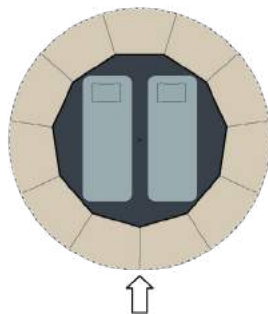

LITTLE BELL 2.6

1 a m

AUTENTIC
EXTRAORDINARY TENT DESIGN

LITTLE BELL 2.6

COZY COCOON WITH A DIAMETER OF 2,6 METERS
IN WHICH TWO PEOPLE CAN EASILY KICK BACK

Small but fine interpretation of the iconic bell tent. For those who like cozy cocooning at a diameter of 2,6 meters. It distinguishes itself from its larger siblings by the enlarged entrance. Otherwise, the Little Bell features the same design and attention to detail as the other members of the bell family. Cosy, colourful and extremely stylish.

Setting up takes 15 minutes
with the two of you

ENOUGH SPACE FOR

- ▀ 4 seated friends
- ▀ 2 inflatable mattresses

LITTLE BELL 2.6

WIDE COLOUR PALETTE

All colours bring warmth and atmosphere, inspired by colours from nature. Hence their names: Desert, Moss, Blue Lagoon, Roasted Pumpkin, Turmeric & Aubergine.

Discover our colour range on autentic.world.

DIMENSIONS

- Total height: 1,6 m
- Wall height: 0,45 m
- Groundsheet: Ø 2,6 m
- Guy line span: Ø 6,6 m
- Packed: 113 x 42 x 30 cm
- Weight: 25 kg

MATERIALS

- Tent: Cotton canvas 320 gsm
- Groundsheet: Polyester/PVC 550 gsm
- Mosquito net: PVC coated fibreglass
- Tent pole: Aluminium
- A-frame: Aluminium
- Guy lines: Polyester/reflective
- Guyline tensioners: Aluminium
- Ground pegs: Zinc plated steel