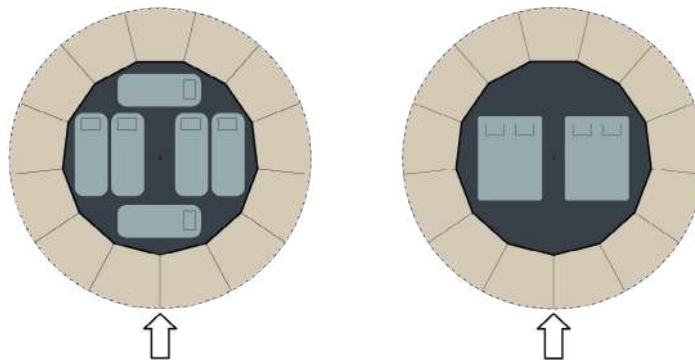

LARGE BELL 4.4

1 a m

AUTENTIC

EXTRAORDINARY TENT DESIGN

LARGE BELL 4.4

A WONDERFULLY SPACIOUS BELL TENT WITH A DIAMETER OF 4,4 METERS AND A FESTIVE COLOUR PALETTE

The Large Bell is a stylish and spacious tent, perfect for all your cosy garden parties. With its refined cut and vivid colours, it is the perfect tent for partying late into the night and rolling out up to 6 mattresses afterwards.

Setting up takes 20 minutes
with the two of you

ENOUGH SPACE FOR

- /// 18 seated friends
- /// 5 party people standing
- /// 6 inflatable mattresses
- /// 2 double beds

LARGE BELL 4.4

WIDE COLOUR PALETTE

All colours bring warmth and atmosphere, inspired by colours from nature. Hence their names: Desert, Moss, Blue Lagoon, Roasted Pumpkin, Turmeric & Aubergine.

Discover our colour range on autentic.world.

DIMENSIONS

- Total height: 2,75 m
- Wall height: 0,75 m
- Groundsheet: Ø 4,4 m
- Guy line span: Ø 8,6 m
- Packed: 113 x 56 x 35 cm
- Weight: 51 kg

MATERIALS

Tent: Cotton canvas 320 gsm
Groundsheet: Polyester/PVC 550 gsm
Mosquito net: PVC coated fibreglass
Tent pole: Aluminium
A-frame: Aluminium
Guy lines: Polyester/reflective
Guyline tensioners: Aluminium
Ground pegs: Zinc plated steel