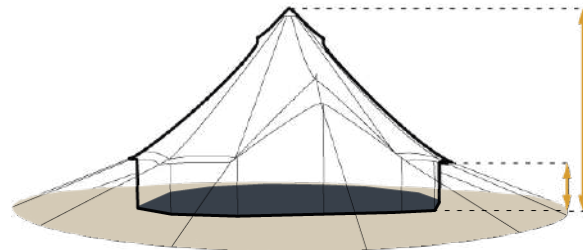

LARGE BELL 4.4

1 a m

AUTENTIC

EXTRAORDINARY TENT DESIGN

LARGE BELL 4.4

A WONDERFULLY SPACIOUS BELL TENT WITH A DIAMETER OF 4,4 METERS AND A FESTIVE COLOUR PALETTE

The Large Bell is a stylish and spacious tent, perfect for all your cosy garden parties. With its refined cut and vivid colours, it is the perfect tent for partying late into the night and rolling out up to 6 mattresses afterwards.

Setting up takes 20 minutes
with the two of you

ENOUGH SPACE FOR

- /// 18 seated friends
- /// 5 party people standing
- /// 6 inflatable mattresses
- /// 2 double beds

LARGE BELL 4.4

WIDE COLOUR PALETTE

All colours bring warmth and atmosphere, inspired by colours from nature. Hence their names: Desert, Moss, Blue Lagoon, Roasted Pumpkin, Turmeric & Aubergine.

Discover our colour range on autentic.world.

DIMENSIONS

- Total height: 2,75 m
- Wall height: 0,75 m
- Groundsheet: Ø 4,4 m
- Guy line span: Ø 8,6 m
- Packed: 113 x 56 x 35 cm
- Weight: 51 kg

MATERIALS

Tent: Cotton canvas 320 gsm
Groundsheet: Polyester/PVC 550 gsm
Mosquito net: PVC coated fibreglass
Tent pole: Aluminium
A-frame: Aluminium
Guy lines: Polyester/reflective
Guyline tensioners: Aluminium
Ground pegs: Zinc plated steel