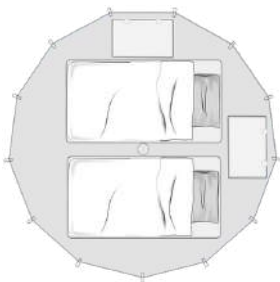

Middle Bell 3.6

**2 SINGLES
CONFIGURATION**

**SINGLE
CONFIGURATION**

COLOURS

This ultra comfortable Middle Bell Tent is made of sturdy 320 gsm Autentic canvas fabric, treated for optimal water and mould resistance.

This classic design bell tent comes with a beautifully finished center pole, A-frame, 360° mosquito mesh and zippable PVC groundsheet.

Luxurious finishing makes it a cosy couple or friends accommodation on a glamping site or to add that spark of luxury to your camping adventure.

The tent is available in a wide variety of vibrant colours.

Middle Bell 3.6

Middle Bell 3.6

FEATURES AND DIMENSIONS

Total height	2,20 m
Inner space	2,81 x 3,25 m (7,47 m ²)
Doors	1,45 high
Windows	2 large, 1 small
Wall height	0,6 m
Footprint with guylines	5,4 x 6 m
Packing	1,13 x 0,56 x 0,33 m 36 kg