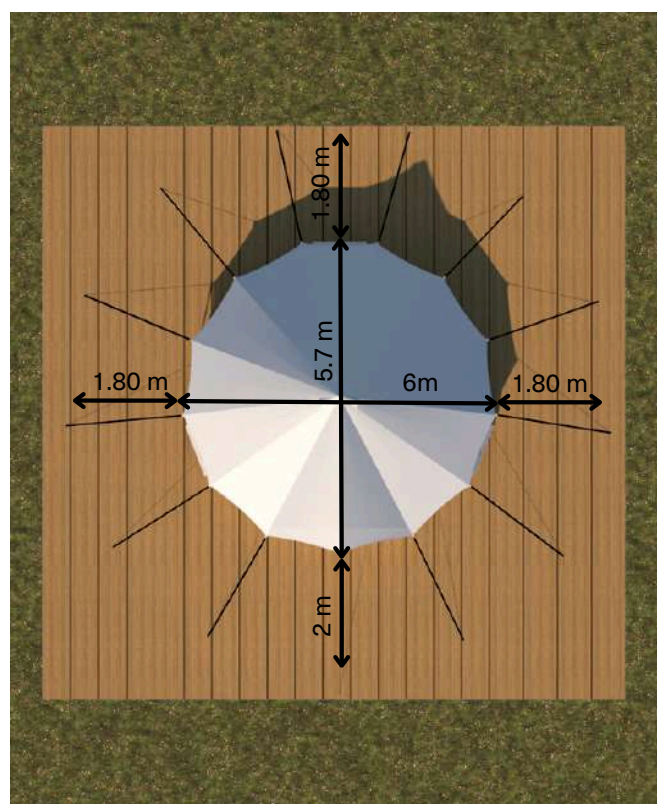

BASIC BELL 6M

The Basic Bell, available in 4, 5 or 6 meter size, is the ideal budget-friendly tent for your event projects. While being affordable, it still comes with some unique features like high walls. You can also customise the tent with your own logo. Available in fire-retardant fabric option.

CUSTOMISE WITH PRINTED LOGO

DELIVERED ON STACKABLE CAGE PALLETS

DIMENSIONS

TOTAL HEIGHT	3.42 m
WALL HEIGHT	0.80 m
DOOR	2 m high 2.78 m wide
TUB HEIGHT	0.13 cm
PACKING	Non- Fire-Retardant option 1.15 x 0.45 x 0.35 m 49 kg
	Fire-Retardant option 1.15 x 0.45 x 0.35 53kg

TOTAL SURFACE

9.6 x 9.5 m

AVAILABLE COLORS

Desert Red

Forest Green

Sandstone Beige