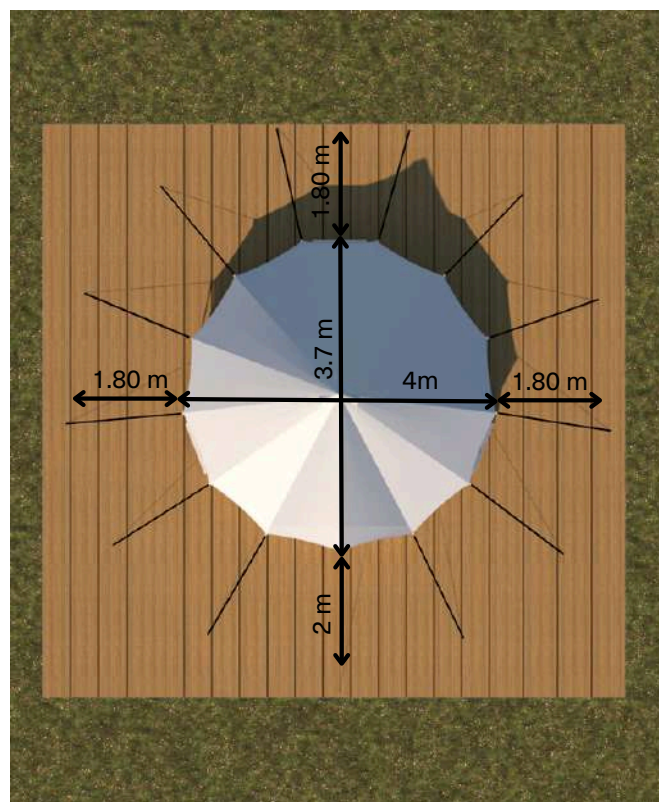

BASIC BELL 4M

The Basic Bell, available in 4, 5 or 6 meter size, is the ideal budget-friendly tent for your event projects. While being affordable, it still comes with some unique features like high walls. You can also customise the tent with your own logo. Available in fire-retardant fabric option.

CUSTOMISE WITH PRINTED LOGO

DELIVERED ON STACKABLE CAGE PALLETS

DIMENSIONS

TOTAL HEIGHT 2.5

WALL HEIGHT 0.80 m

DOOR 2 m high | 1.86 m wide

TUB HEIGHT 0.13 cm

PACKING

Non- Fire-Retardant option
1.15 x 0.25 x 0.35 m | 30 kg

Fire-Retardant option
1.15 x 0.25 x 0.35 | 32 kg

TOTAL SURFACE

7.6 x 7.5 m

AVAILABLE COLORS

Desert Red

Forest Green

Sandstone Beige