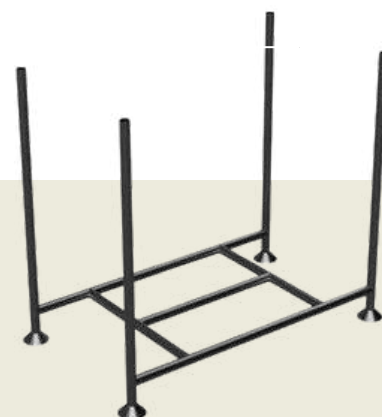

BASIC BELL 4M

The Basic Bell, available in 4, 5 or 6 meter size, is the ideal budget-friendly tent for your event projects. While being affordable, it still comes with some unique features like high walls. You can also customise the tent with your own logo. Available in fire-retardant fabric option.

12.5 SQM

UP TO 3 PEOPLE

20 MIN SETUP TIME

2 PERSONS SETUP

MATERIALS

TENT		Polycotton Canvas (210 gsm) with water repellent, mold & UV resistant finish
		FR Polycotton Canvas (270 gsm) with water repellent, mold & UV resistant finish
GROUNDSHEET		220 gsm biodegradable sewn-in PE groundsheet
MESH		Polyester
FRAME & POLE		Galvanised Steel

FEATURES

- Double-stitched seams with reinforced corners for added strength
- Pre-installed heat resistant silicone-coated stove jack with a 5-inch pre-cut pattern
- Sewn-in PE groundsheet for critter-free living inside the tent
- Electrical cable outlet for easy access to devices
- Premium bug mesh on doors and windows, pull the canvas door back without stress
- Stackable cage pallets included for easy transport and storage

CUSTOMISE WITH PRINTED LOGO

DELIVERED ON STACKABLE CAGE PALLETS

DIMENSIONS

TOTAL HEIGHT 2.5

WALL HEIGHT 0.80 m

DOOR 2 m high | 1.86 m wide

TUB HEIGHT 0.13 cm

PACKING